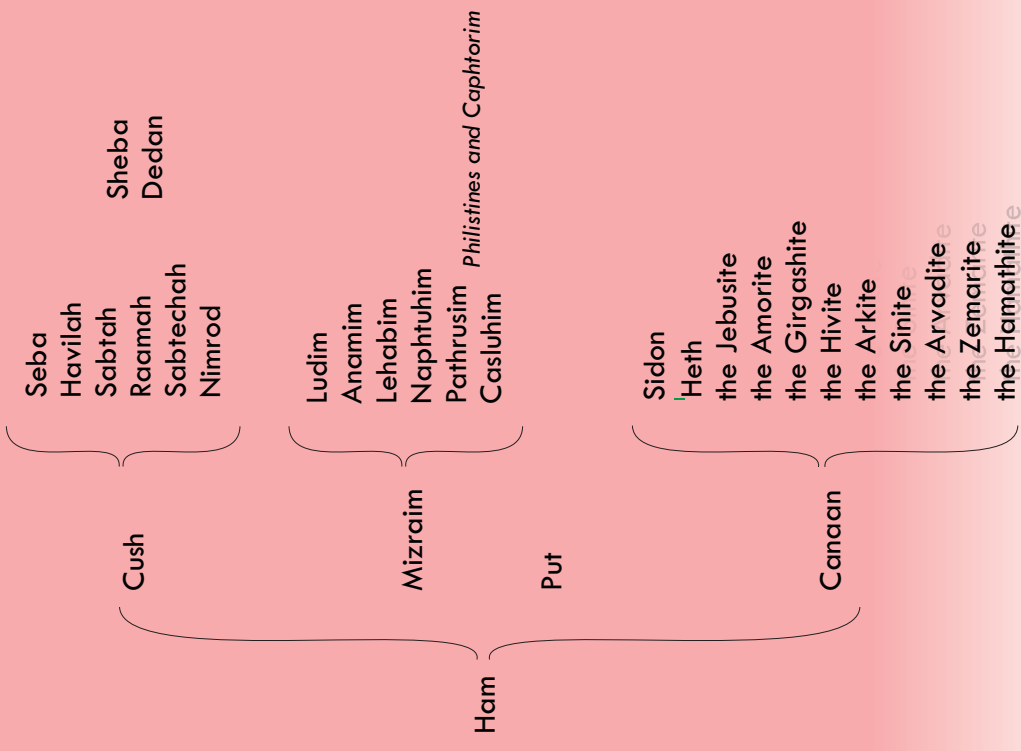

JAPHETH

HAM

Genealogies in Genesis

Reproduction: This material is the intellectual property of Pastor Major Dalton and may be freely reproduced provided that a) distribution is in no way for profit and b) this notice remains attached.

Genesis 10:21-31: 11:10-26

SHEM

Genesis 11:27-30

TERAH

Abram

Lot
Milcah
Iscah

Haran

Genesis 19:37, 38